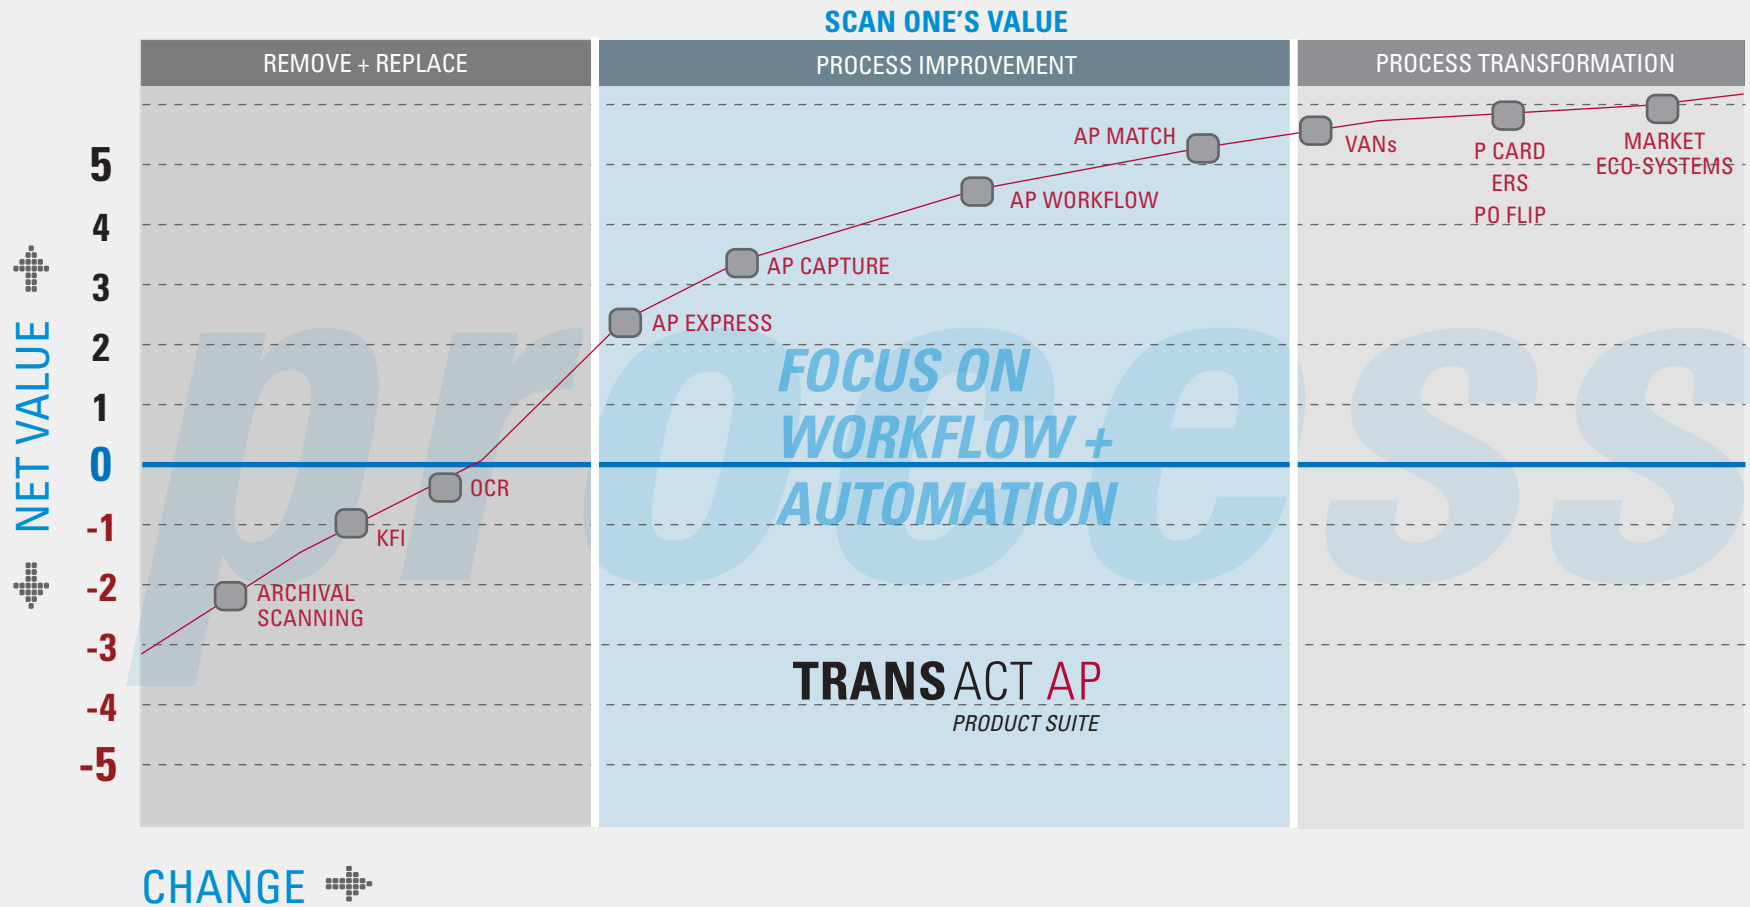

# PATH TO AP PROCESS TRANSFORMATION

**SCAN·ONE**

A CORVEL COMPANY

**Scan One | A CorVel Company**

510 SW Third Avenue, Suite 310 | Portland OR 97204

T 503 242 4210 | F 503 242 4204 | 888 SCAN ONE

www.scan-one.com